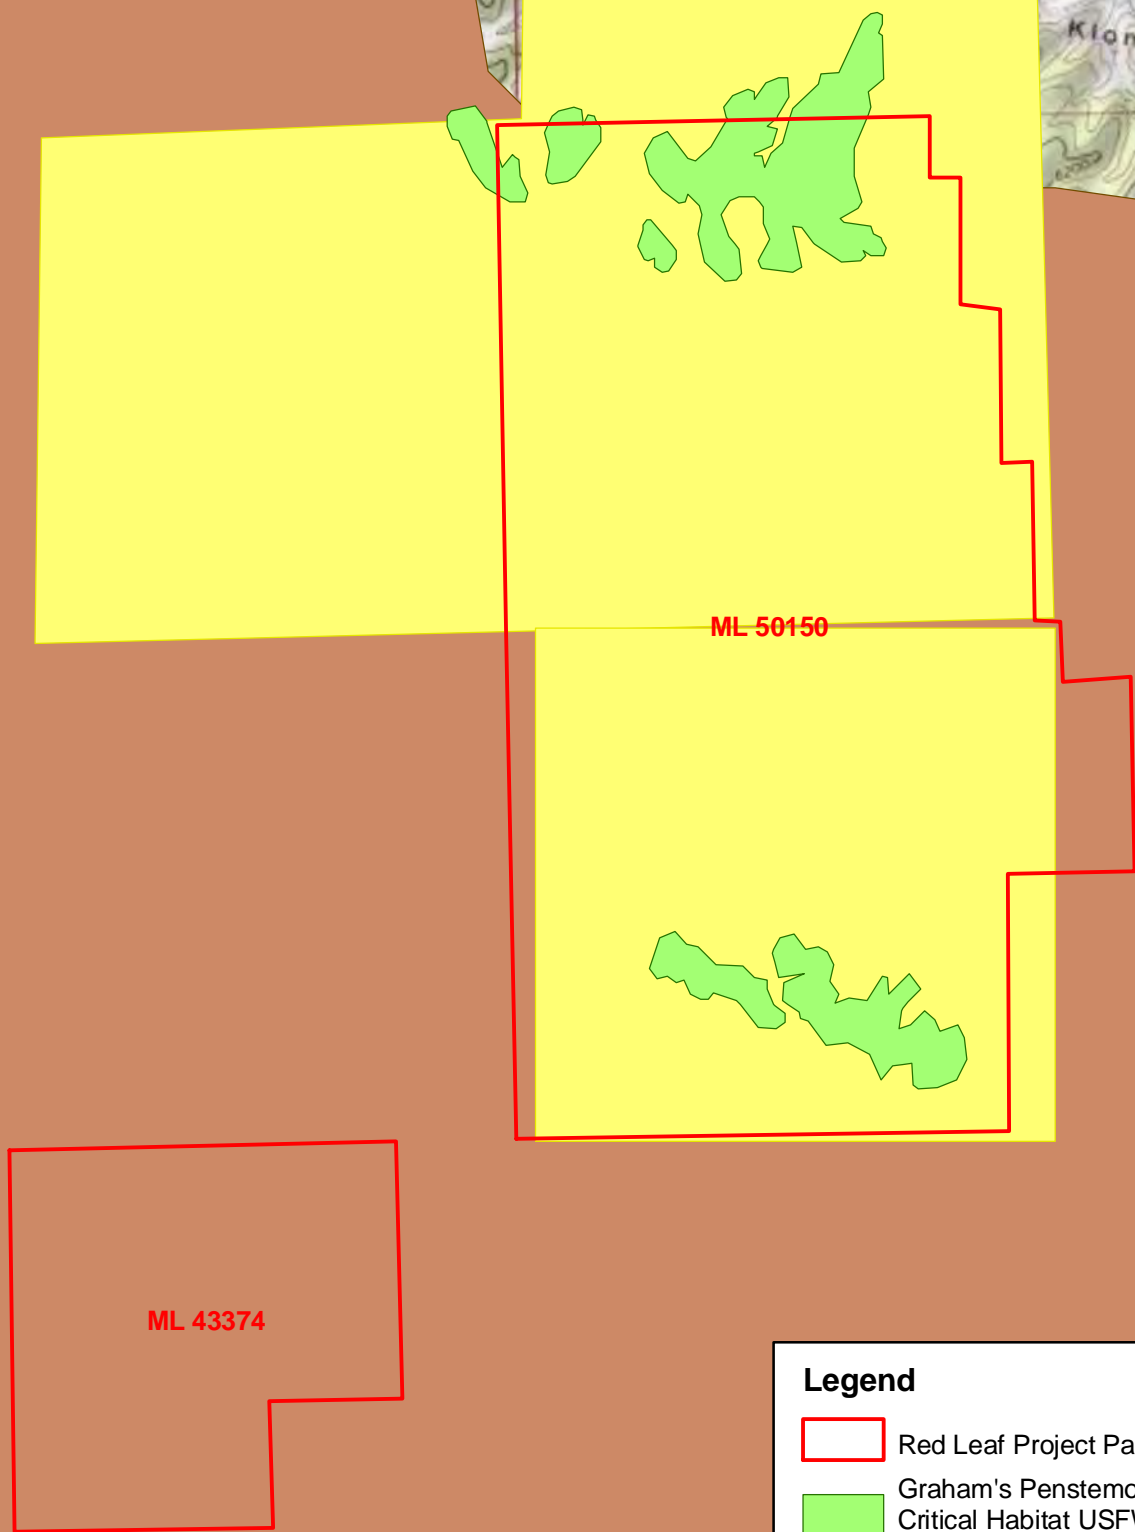

Red Leaf Resources Southwest #1 Project, Uinta Basin Species Impacts

Klondike

Legend

- Red Leaf Project Parcels
- Graham's Penstemon Critical Habitat USFWS
- Graham's Penstemon Polygons UNHP
- Greater Sage-Grouse Critical Brooding Use Area UDWR

Data Sources: UNHP, UDWR, USFWS
Alison Gallensky Rocky Mountain Wild
11-175 August 2011